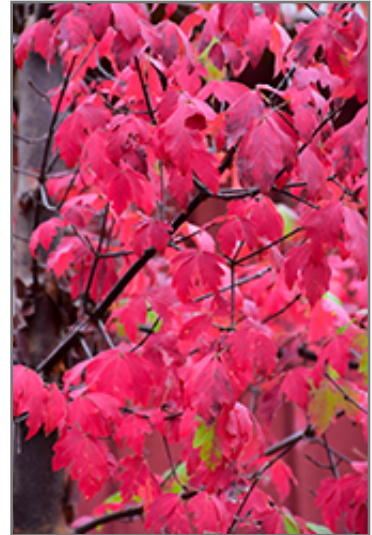

Planting & Growing

Paperbark Maple will grow to be about 30 feet tall at maturity, with a spread of 25 feet. It has a high canopy with a typical clearance of 6 feet from the ground, and should not be planted underneath power lines. As it matures, the lower branches of this tree can be strategically removed to create a high enough canopy to support unobstructed human traffic underneath. It grows at a slow rate, and under ideal conditions can be expected to live for 80 years or more.

This tree does best in full sun to partial shade. It prefers to grow in average to moist conditions, and shouldn't be allowed to dry out. It is not particular as to soil type or pH. It is somewhat tolerant of urban pollution. This species is not originally from North America.

Paperbark Maple in fall
Photo courtesy of NetPS Plant Finder