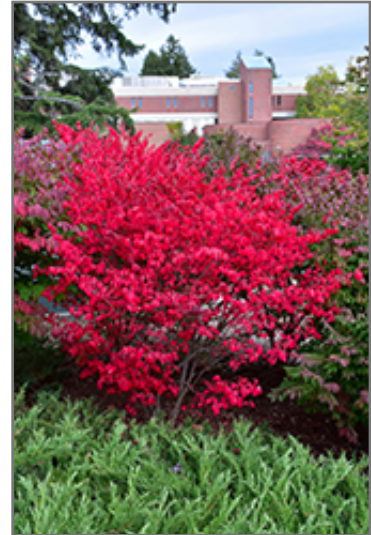

Compact Winged Burning Bush
Euonymus alatus 'Compactus'

Height: 7 feet

Spread: 7 feet

Sunlight: ○ ● ●

Hardiness Zone: 4

Other Names: Winged Euonymus, Burningbush

Description:

A spectacular and compact garden shrub which turns a luminous florescent pink color in fall, very showy; a shapely mounded growth habit and interesting corky wings on the branches; a very popular and adaptable landscape plant

Ornamental Features

Compact Winged Burning Bush has rich green deciduous foliage on a plant with a round habit of growth. The pointy leaves turn an outstanding cherry red in the fall. It produces red capsules from early to late fall. The warty brown bark and harvest gold branches add an interesting dimension to the landscape.

Landscape Attributes

Compact Winged Burning Bush is a dense multi-stemmed deciduous shrub with a more or less rounded form. Its average texture blends into the landscape, but can be balanced by one or two finer or coarser trees or shrubs for an effective composition.

This is a relatively low maintenance shrub, and can be pruned at anytime. It has no significant negative characteristics.

Compact Winged Burning Bush is recommended for the following landscape applications;

Compact Winged Burning Bush in fall
Photo courtesy of NetPS Plant Finder